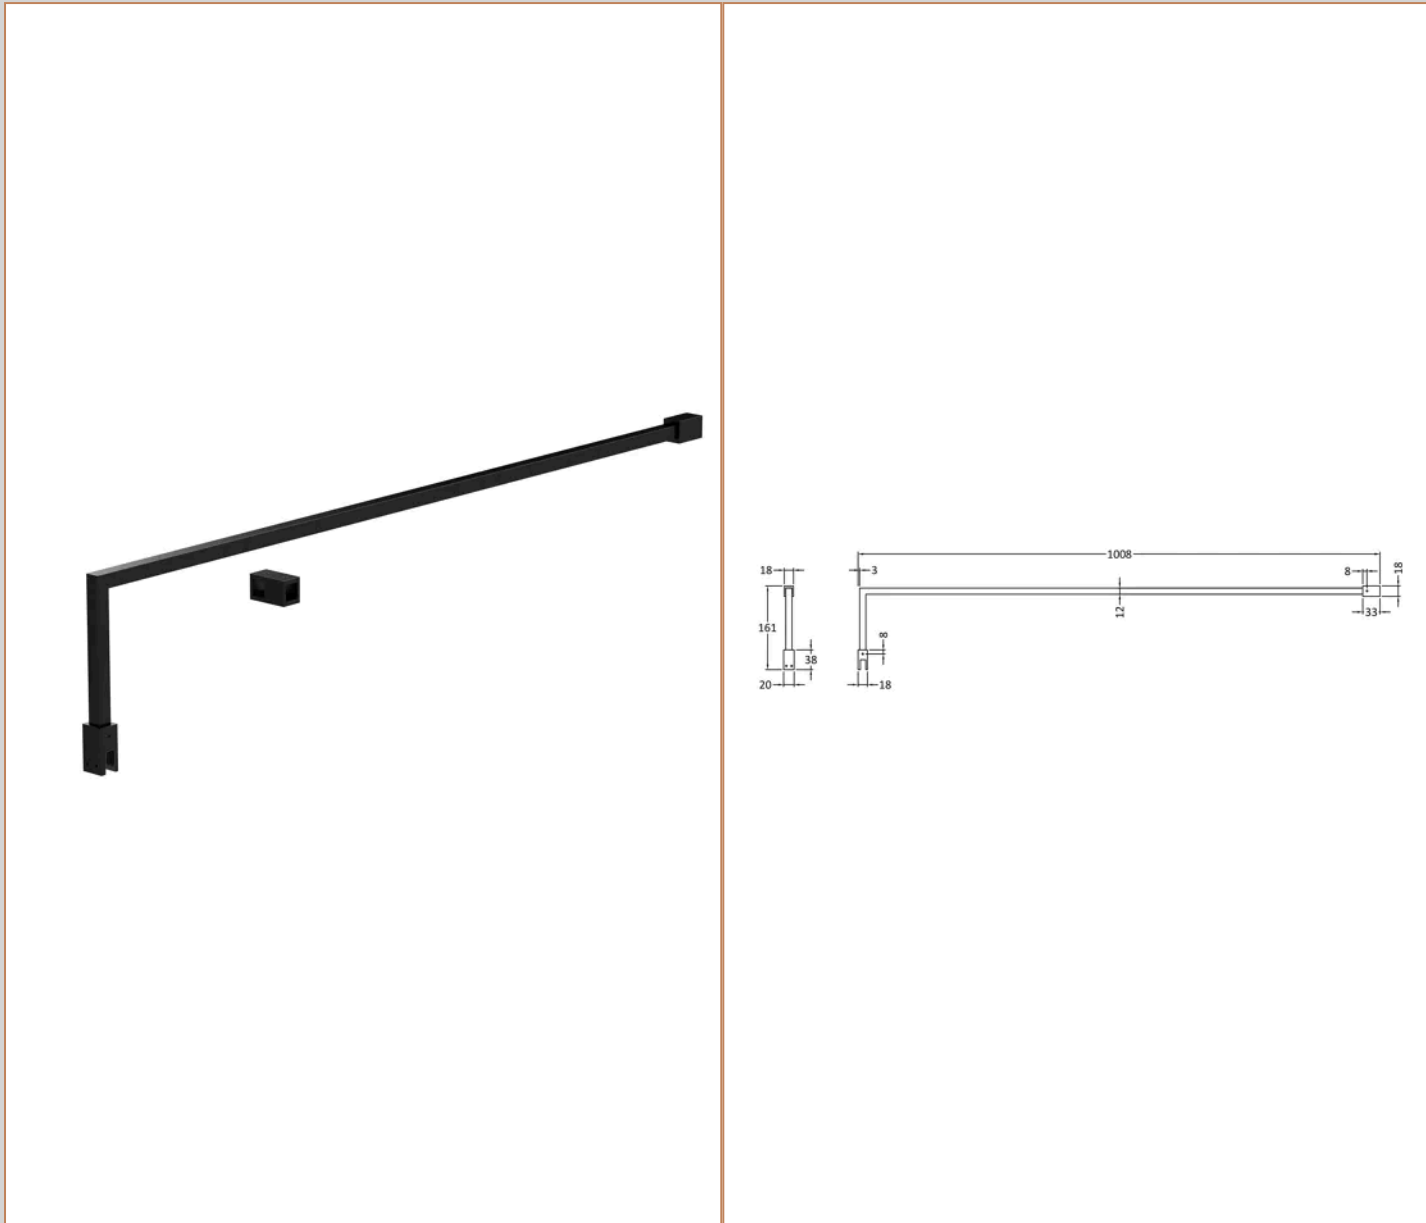

**Product Details**

Country of Origin	China
Product Material	Aluminium
Colour/Finish	Matt Black
Style	Contemporary
Easy Clean	Yes
Ce Certified	Yes
Declaration Of Performance	Yes
Easy Fit	No
Enclosure Design	Frameless
Frame Finish	Matt Black
Glass Thickness	8 mm
Handles Included	No
Ukca Certified	Yes

**Sales Code:** FIX024

**Barcode:** 5056211847342

**Brand:** Hudson Reed

**Description:** Matt Black Wetroom Screen Support Arm

**Product Dimensions**

Product	15 x 150 x 1000mm (H x W x D)
Packaged	35 x 160 x 1020mm (H x W x D)
Nett Weight	0.67 kg
Packaged Weight	0.7 kg

**Product Dimensions**

Product	45 x 44 x 30mm (H x W x D)
Packaged	45 x 30 x 44mm (H x W x D)
Nett Weight	0.16 kg
Packaged Weight	0.16 kg

**Product Details**

Country of Origin	China
Product Material	Brass
Colour/Finish	Black
Style	Contemporary