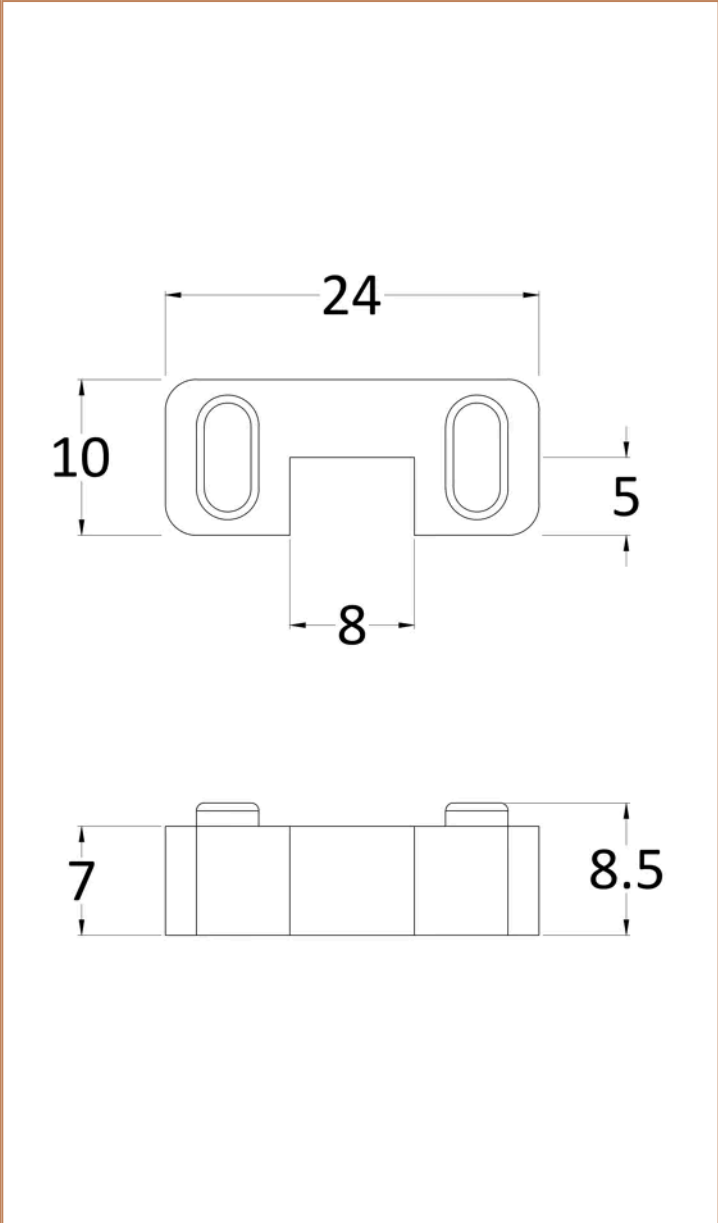

**Sales Code:** NWFafb12

**Barcode:** 5056883734605

**Brand:** nuie

**Description:** nuie 1200mm Matt Black Abstract Frame Wetroom Screen

**Product Dimensions**

Product	1950 x 1250 x 60mm (H x W x D)
Packaged	60 x 1250 x 2070mm (H x W x D)
Nett Weight	53.2 kg
Packaged Weight	53.2 kg

**Sales Code:** FIX024

**Barcode:** 5056211847342

**Brand:** Hudson Reed

**Description:** Matt Black Wetroom Screen Support Arm

**Product Dimensions**

Product	15 x 150 x 1000mm (H x W x D)
Packaged	35 x 160 x 1020mm (H x W x D)
Nett Weight	0.67 kg
Packaged Weight	0.7 kg

**Product Dimensions**

Product	45 x 44 x 30mm (H x W x D)
Packaged	45 x 30 x 44mm (H x W x D)
Nett Weight	0.16 kg
Packaged Weight	0.16 kg

**Product Details**

Country of Origin	China
Product Material	Brass
Colour/Finish	Black
Style	Contemporary

**Sales Code:**  
WRSFB12

**Barcode:** 5056462614175

**Brand:** Hudson  
Reed

**Description:** Hudson Reed 1200mm Matt Black Abstract Frame Wetroom Screen With Support Bar

**Product Dimensions**

Product	1950 x 1200 x 14mm (H x W x D)
Packaged	65 x 1250 x 2010mm (H x W x D)
Nett Weight	53.2 kg
Packaged Weight	53.2 kg