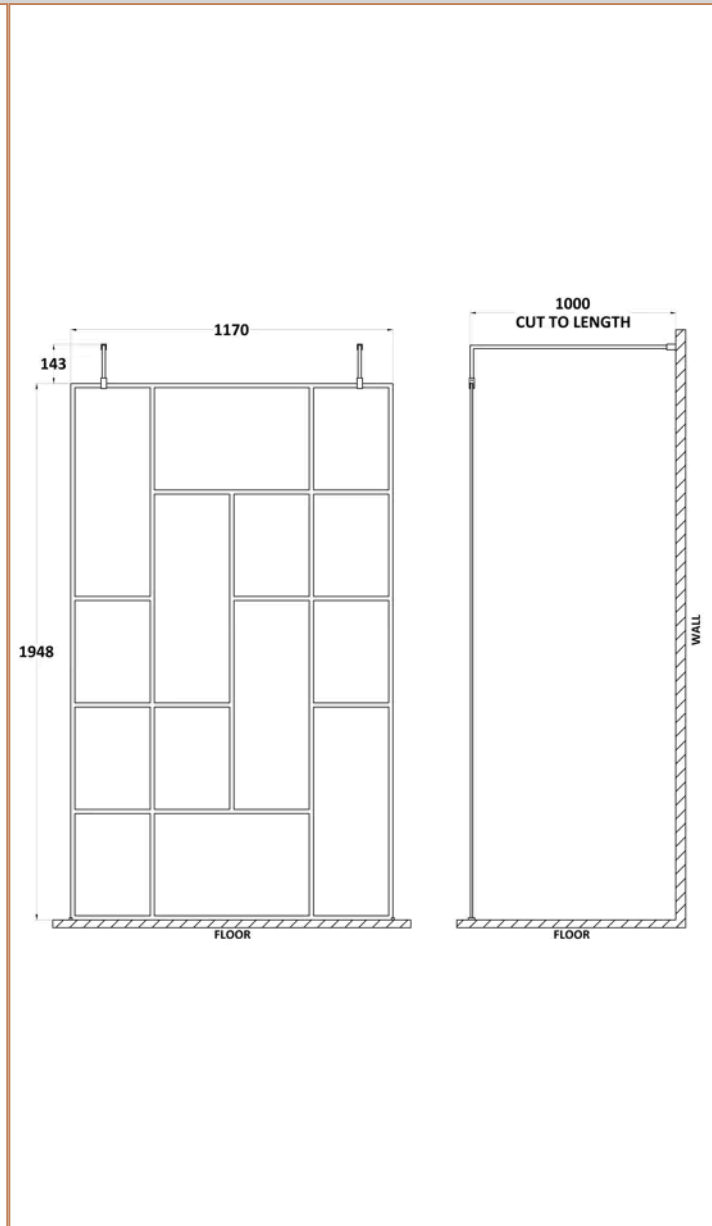

**Sales Code:** NWFafb12

**Barcode:** 5056883734605

**Brand:** nuie

**Description:** nuie 1200mm Matt Black Abstract Frame Wetroom Screen

**Product Dimensions**

Product	1950 x 1250 x 60mm (H x W x D)
Packaged	60 x 1250 x 2070mm (H x W x D)
Nett Weight	53.2 kg
Packaged Weight	53.2 kg

**Sales Code:** FIX024

**Barcode:** 5056211847342

**Brand:** Hudson Reed

**Description:** Matt Black Wetroom Screen Support Arm

**Product Dimensions**

Product	15 x 150 x 1000mm (H x W x D)
Packaged	35 x 160 x 1020mm (H x W x D)
Nett Weight	0.67 kg
Packaged Weight	0.7 kg

**Product Dimensions**

Product	45 x 44 x 30mm (H x W x D)
Packaged	45 x 30 x 44mm (H x W x D)
Nett Weight	0.16 kg
Packaged Weight	0.16 kg

**Product Details**

Country of Origin	China
Product Material	Brass
Colour/Finish	Black
Style	Contemporary

**Sales Code:**  
WRSFB12

**Barcode:** 5056462614175

**Brand:** Hudson  
Reed

**Description:** Hudson Reed 1200mm Matt Black Abstract Frame Wetroom Screen With Support Bar

**Product Dimensions**

Product	1950 x 1200 x 14mm (H x W x D)
Packaged	65 x 1250 x 2010mm (H x W x D)
Nett Weight	53.2 kg
Packaged Weight	53.2 kg