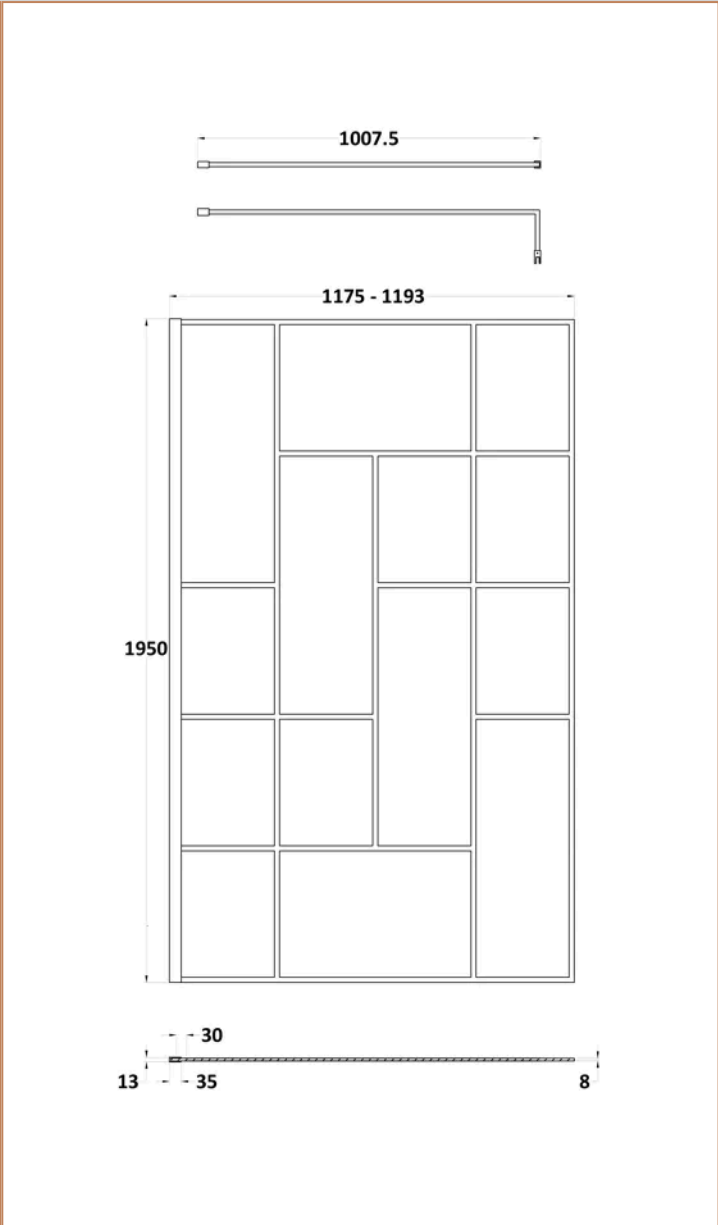

**Sales Code:** NWFafb12

**Barcode:** 5056883734605

**Brand:** nuie

**Description:** nuie 1200mm Matt Black Abstract Frame Wetroom Screen

**Product Dimensions**

Product	1950 x 1250 x 60mm (H x W x D)
Packaged	60 x 1250 x 2070mm (H x W x D)
Nett Weight	53.2 kg
Packaged Weight	53.2 kg

**Product Dimensions**

Product	45 x 44 x 30mm (H x W x D)
Packaged	45 x 30 x 44mm (H x W x D)
Nett Weight	0.16 kg
Packaged Weight	0.16 kg

**Product Details**

Country of Origin	China
Product Material	Brass
Colour/Finish	Black
Style	Contemporary

**Sales Code:**  
WRSFB12

**Barcode:** 5056462614175

**Brand:** Hudson  
Reed

**Description:** Hudson Reed 1200mm Matt Black Abstract Frame Wetroom Screen With Support Bar

**Product Dimensions**

Product	1950 x 1200 x 14mm (H x W x D)
Packaged	65 x 1250 x 2010mm (H x W x D)
Nett Weight	53.2 kg
Packaged Weight	53.2 kg