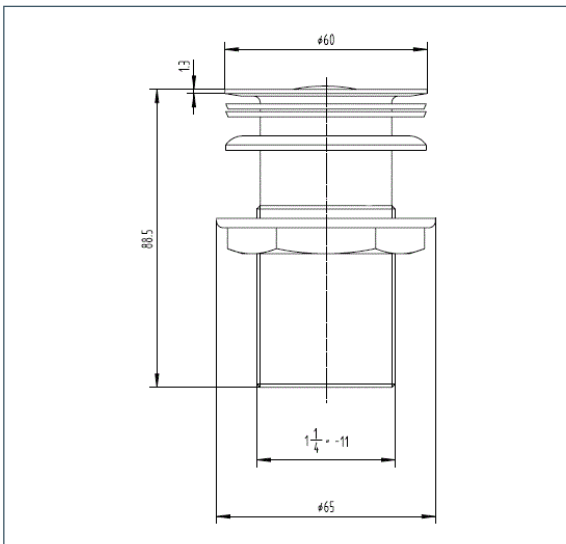

Waste

1 1/4" Unslotted Press Top Basin Waste - Chrome

Product Code: WST12CP

Finish: Chrome

Features

Construction: Brass
Inlet Connections: 1 1/4" BSP

- Unlotted waste for basins without an overflow
- Operated by a simple push button mechanism
- Simply push to open and close
- Moving parts unscrew for easy and thorough cleaning
- Standard 1 1/4" BSP inlet connection

*Please refer to website for full warranty details.

2101737