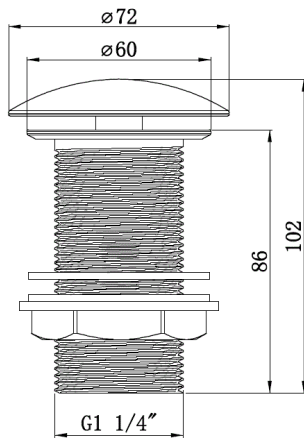

Waste

1 1/4" Free Flow Basin Waste - Chrome

Product Code: WST13CP

Finish: Chrome

Features

Construction: Brass

Inlet Connections: 1 1/4" BSP

Free Flowing - Allows Water To Drain
Ideal For Basins Without An Overflow