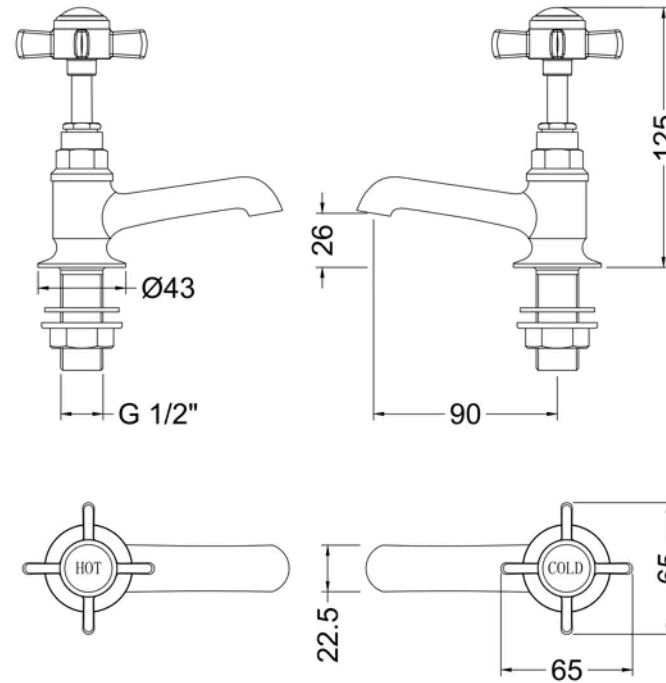

Sales Code: I321XE

Barcode: 5055146102045

Brand: nuie

Description: nuie Beaumont Chrome Basin Taps

Product Dimensions

Product	115 x 40 x 115mm (H x W x D)
Packaged	55 x 160 x 260mm (H x W x D)
Outer Box	300 x 270 x 500mm (H x W x D)
Nett Weight	0.91 kg
Packaged Weight	1.01 kg

Packaging Details

Label Size (mm)	50 x 100
Label Colour	White
Label Qty	2.0000

Product Details

Country of Origin	China
Product Material	Brass
Control Type	Manual
WRAS Approved	No
Valve/Cartridge Type	Screw Down
Colour/Finish	Chrome
Mount Type	Deck
Style	Traditional
Handle Type	Crosshead
TMV2 Approved	No
TMV3 Approved	No
Pipe Centres	180
Min Operating Pressure	0.1 Bar
Minimum Operation Pressure	0 Bar
Tap Spout Height	25 mm
Tap Spout Projection	85 mm
Valve / Cartridge Type	Screw Down
Waste Included	No