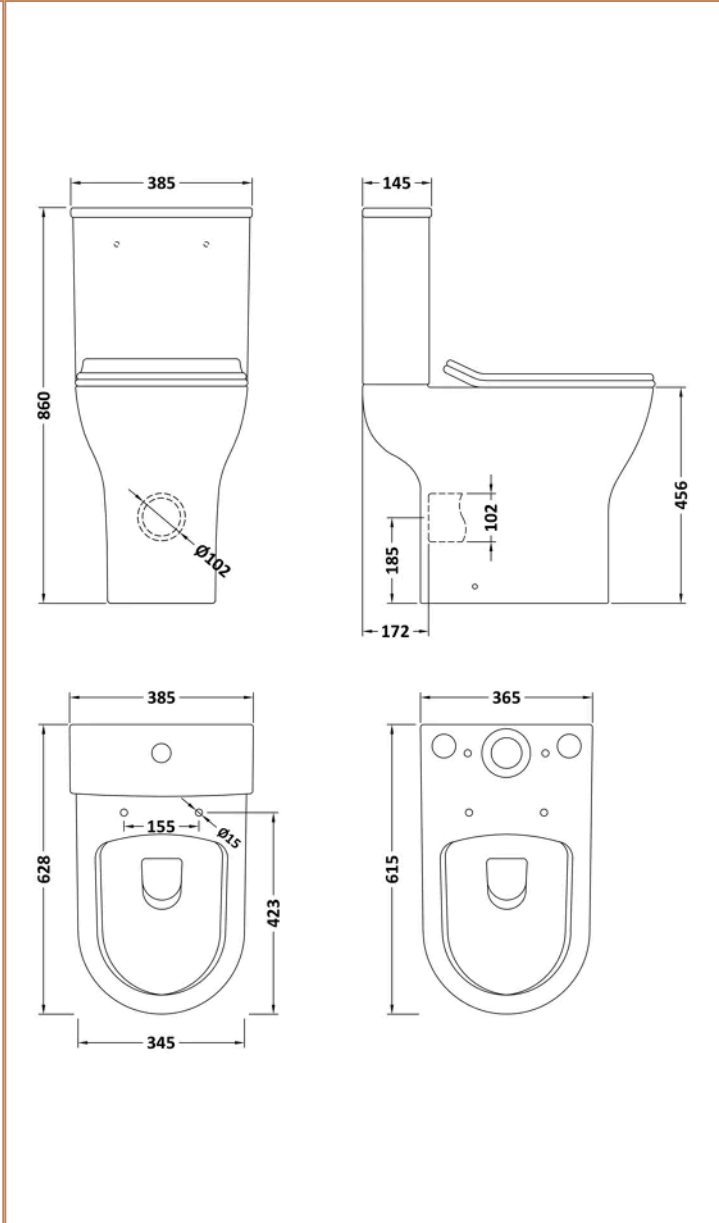

Sales Code: NCG391

Barcode: 5056462639338

Brand: nuie

Description: nuie Freya Rimless Close Coupled Toilet

Product Dimensions

Product	860 x 385 x 628mm (H x W x D)
Packaged	490 x 775 x 420mm (H x W x D)
Nett Weight	41.5 kg
Packaged Weight	42 kg

Product Details

Country of Origin	China
Product Material	Vitreous China
Colour/Finish	White
Style	Contemporary
Ce Certified	Yes
Includes Seat	Yes
Pan Type	Comfort Height