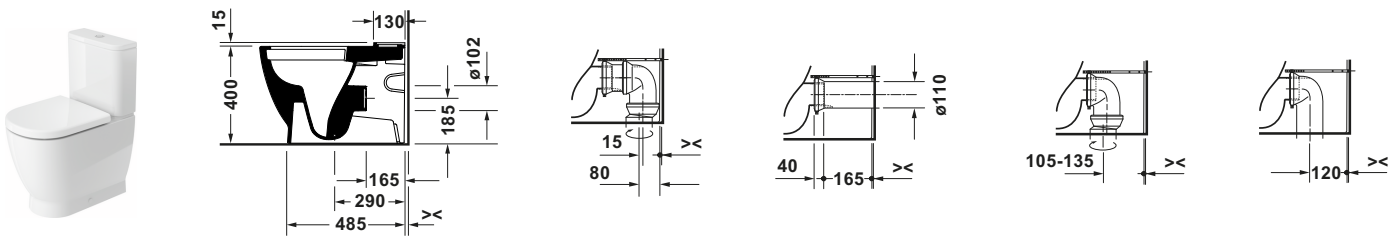

Toilet close-coupled

Basic information	
Long description	Duravit D-Code Toilet close-coupled, 600 mm, White High Gloss, Washdown model, Flushing rim: without flush rim, For bowl mounted cistern, 4,5 l, Outlet drain: horizontal - 20600900002

Specifications	
colour	
colour value	White
Interior colour	White
Exterior colour	White
Gloss level	High Gloss
Gloss level inside	High Gloss
Gloss level outside	High Gloss

Flushing	
Flush construction	Washdown model
Flushing rim	without flush rim
Flush technology	Rimless
Unified Water Label (UWL) Class	1
Large flushing volume	4,5 l

Drain	
Outlet drain	horizontal

Toilet	
For bowl mounted cistern	✓

Relevant certificates	
Unified Water Label (UWL) Class	1

Logistics	
Article weight	37 kg

Matching products	
Matching articles	
	Toilet seat # 002839 D-Code
	Toilet seat # 002831 D-Code
	Vario connecting bend # 899025 Universal
	Connector Set # 001422 Universal
Necessary articles	
	Cistern # 095315 D-Code

Description texts	
Tender Text	Duravit D-Code Toilet close-coupled White High Gloss 600 mm, Designer: sieger design, Flush construction: Washdown model, Flushing rim: without flush rim, Sanitary ware, Floorstanding, Outlet drain: horizontal, Large flushing volume: 4,5 l, Outlet dimensions for Vario connecting bend vertical: 160 mm - 195 mm, Outlet dimensions for Vario outlet set vertical/horizontal: 65 mm - 160 mm, Unified Water Label (UWL) Class: 1, CE label 1: EN 997, EAN No.: 4067116383249, Article weight: 37 kg, Dimensions (width/length x Depth/Width x Height): 370 x 600 x 400 mm, Article no.: 20600900002