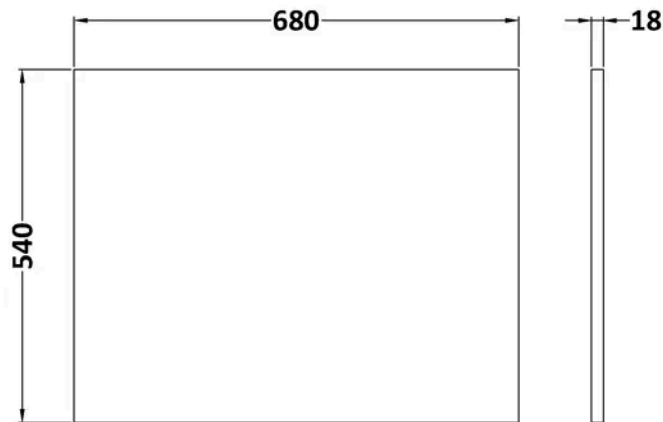

**Sales Code:** MPC2231

**Barcode:** 5056462657912

**Brand:** Hudson Reed

**Description:** 700mm L-Shape Square Graphite Grey Woodgrain MFC Shower Bath End Panel

### Product Dimensions

Product	540 x 680 x 18mm (H x W x D)
Packaged	30 x 540 x 700mm (H x W x D)
Nett Weight	8.5 kg
Packaged Weight	8.5 kg

### Product Details

Country of Origin	United Kingdom
Product Material	Mfc Textured Woodgrain
Colour/Finish	Graphite Grey Woodgrain
Style	Contemporary
Fixings Included	Yes
Bath Panel Shape	Square
Bath Panel Type	End Panel
Fsc Certified	Yes
Material Thickness	18 mm