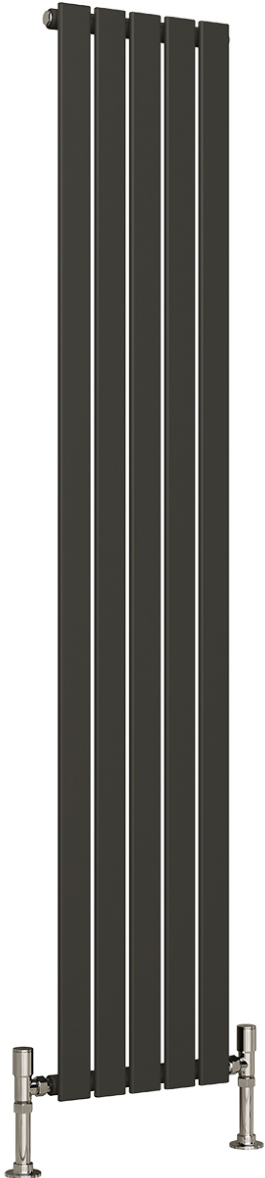

joseph
miles

black

white

anthracite

A contemporary vertical radiator with a sleek, minimalist design for efficient modern heating.

Specifications					
Width x Height (mm)	350 x 1800	420 x 1800	490 x 1800	560 x 1800	630 x 1800
Weight (Kg)	15.9	19.1	22.28	25.46	28.6
Section/Tube Qty	5	6	7	8	9
Pipe Centres (mm)	350	420	490	560	630
Wall To Pipe Centres (mm)	50	50	50	50	50
Wall Distance (mm)	79	79	79	79	79

Heat Outputs					
Width x Height (mm)	350 x 1800	420 x 1800	490 x 1800	560 x 1800	630 x 1800
BTU $\Delta T30$	1183	1419	1656	1893	2129
Watts $\Delta T30$	347	416	486	555	624
BTU $\Delta T50$	2270	2725	3178	3634	4087
Watts $\Delta T50$	666	799	932	1066	1199

CENTRAL HEATING

VERTICAL

SINGLE PANEL