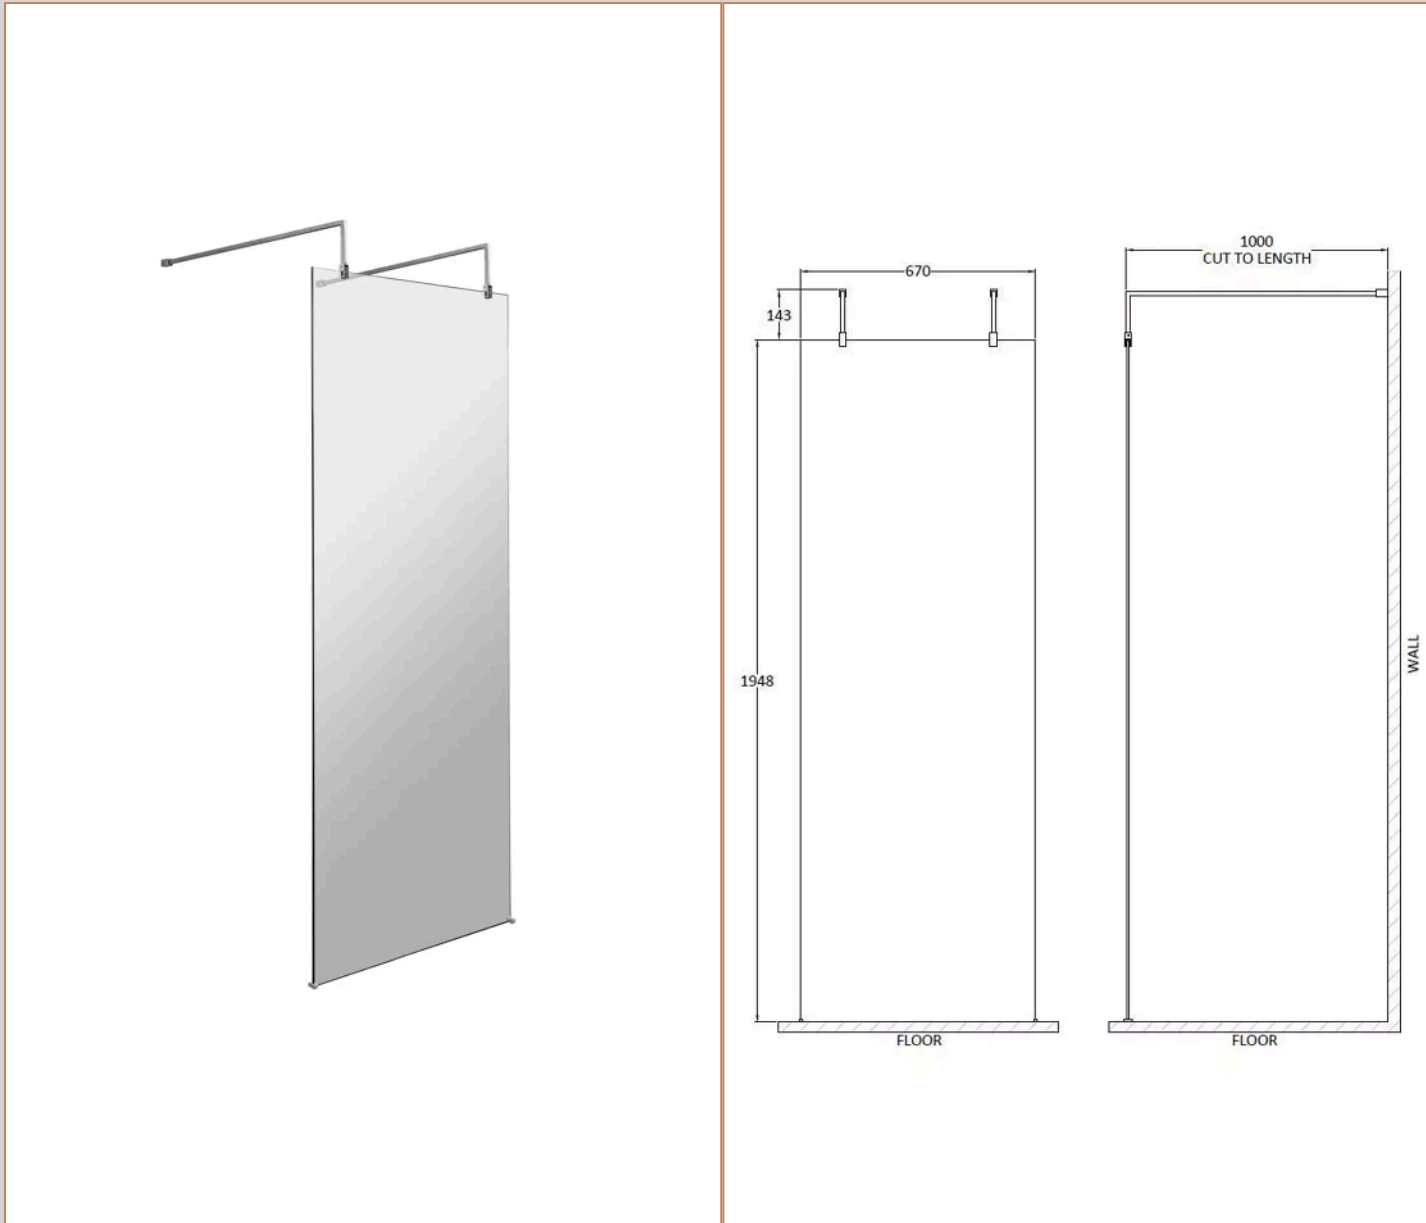

**Sales Code:** NWAF070

**Barcode:** 5056883734254

**Brand:** nuie

**Description:** nuie 700mm Chrome Wetroom Panel

**Product Dimensions**

Product	1950 x 698 x 14mm (H x W x D)
Nett Weight	0 kg
Packaged Weight	0 kg

**Product Details**

Country of Origin	China
Product Material	Aluminium
Colour/Finish	Chrome
Style	Contemporary
Easy Clean	Yes
Ce Certified	Yes
Declaration Of Performance	Yes
Easy Fit	No
Enclosure Design	Frameless
Frame Finish	Chrome
Glass Thickness	8 mm
Handles Included	No
Ukca Certified	Yes

**Product Details**

Country of Origin	China
Product Material	Stainless Steel
Colour/Finish	Chrome
Style	Contemporary

**Sales Code:** WRSB700G

**Barcode:** 5056462620718

**Brand:** OEM

**Description:** Glass Only 700 x 1950 x 8mm

**Product Dimensions**

Product	1950 x 700 x 8mm (H x W x D)
Packaged	2070 x 750 x 60mm (H x W x D)
Nett Weight	31.1 kg
Packaged Weight	31.1 kg

**Product Details**

Country of Origin	China
Easy Clean	No
Ce Certified	Yes
Easy Fit	No
Enclosure Design	Frameless
Glass Thickness	8 mm