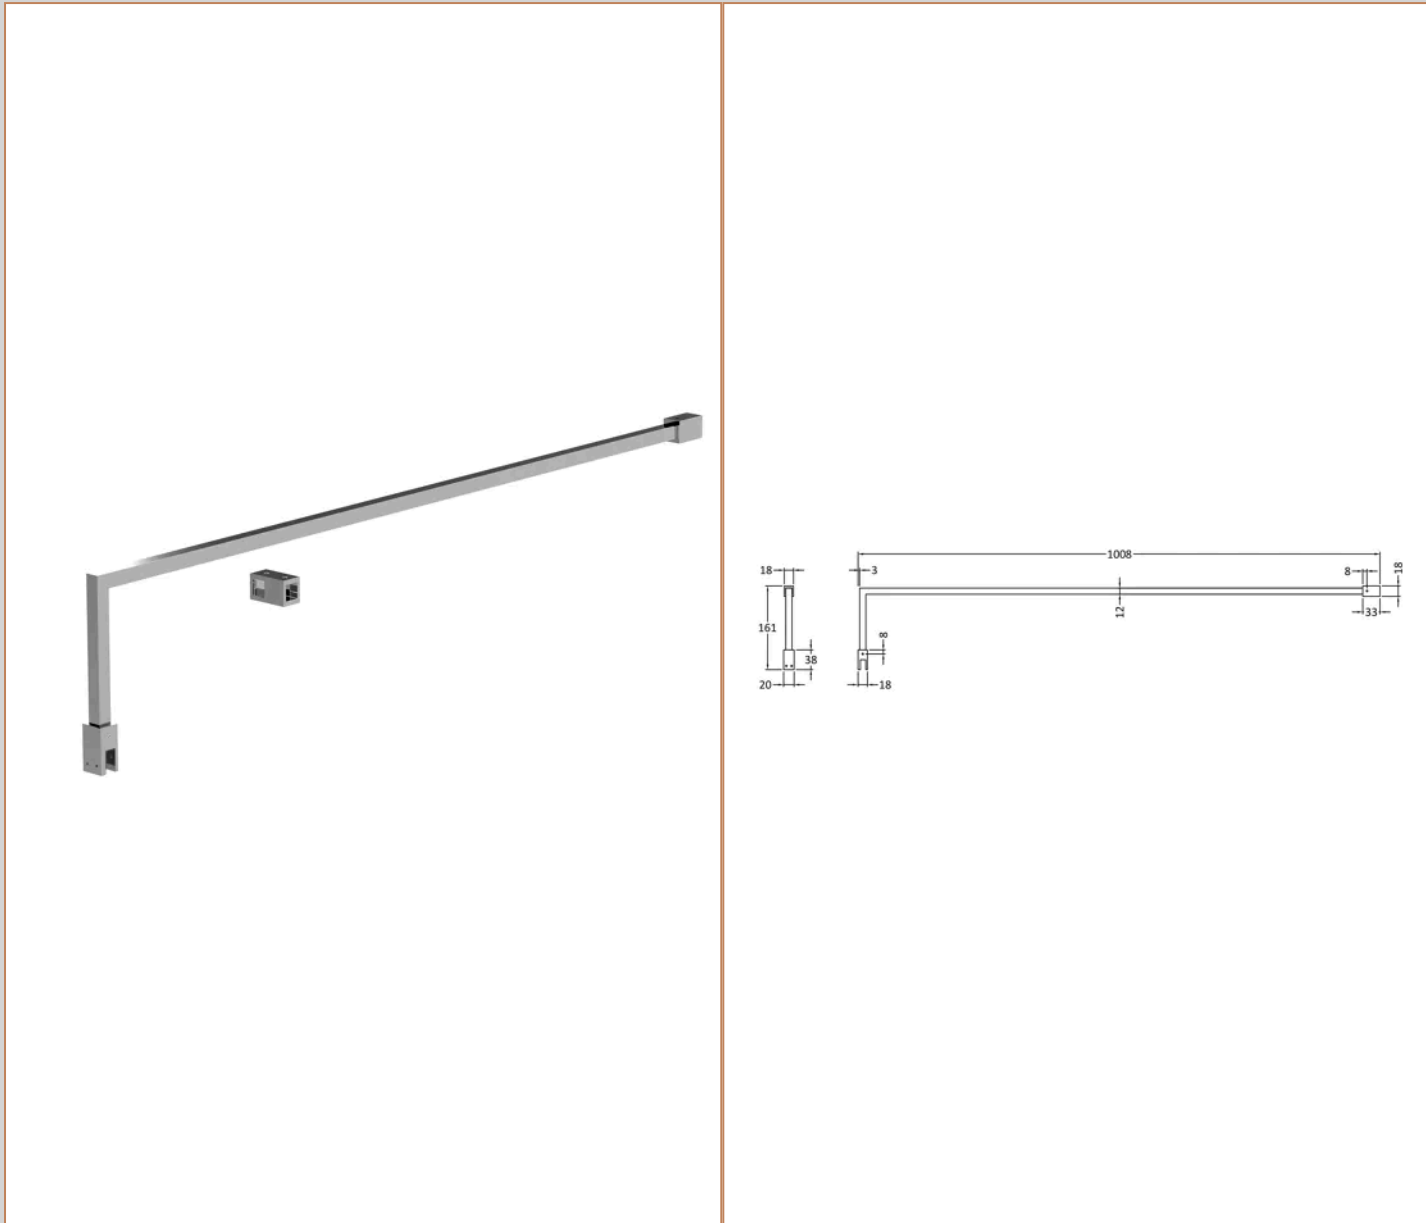

**Product Details**

Country of Origin	China
Product Material	Aluminium
Colour/Finish	Chrome
Style	Contemporary
Easy Clean	Yes
Ce Certified	Yes
Declaration Of Performance	Yes
Easy Fit	No
Enclosure Design	Frameless
Frame Finish	Chrome
Glass Thickness	8 mm
Handles Included	No
Ukca Certified	Yes

**Sales Code:** FIX023

**Barcode:** 5056211800002

**Brand:** nuie

**Description:** Chrome Wetroom Screen Support Arm

**Product Dimensions**

Product	150 x 15 x 1000mm (H x W x D)
Packaged	35 x 160 x 1020mm (H x W x D)
Nett Weight	0.67 kg
Packaged Weight	0.7 kg

**Product Details**

Country of Origin	China
Product Material	Stainless Steel
Colour/Finish	Chrome
Style	Contemporary

**Sales Code:** WRSB700G

**Barcode:** 5056462620718

**Brand:** OEM

**Description:** Glass Only 700 x 1950 x 8mm

**Product Dimensions**

Product	1950 x 700 x 8mm (H x W x D)
Packaged	2070 x 750 x 60mm (H x W x D)
Nett Weight	31.1 kg
Packaged Weight	31.1 kg

**Product Details**

Country of Origin	China
Easy Clean	No
Ce Certified	Yes
Easy Fit	No
Enclosure Design	Frameless
Glass Thickness	8 mm