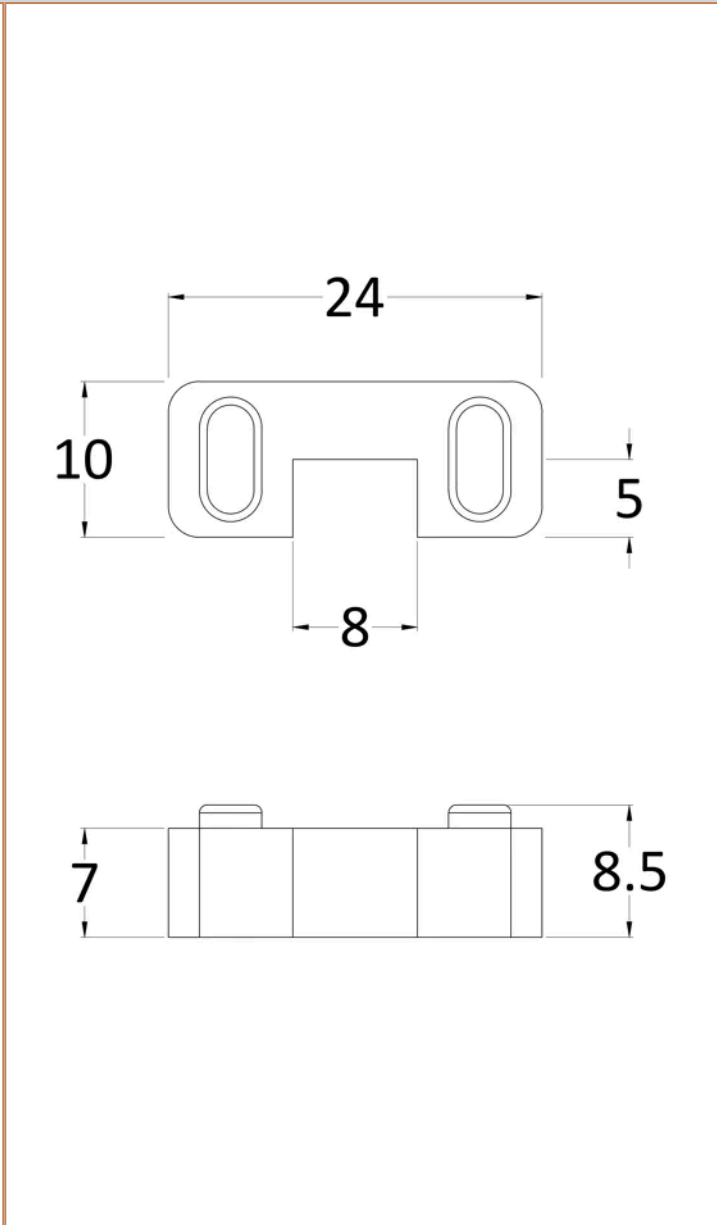

**Sales Code:** FIX023

**Barcode:** 5056211800002

**Brand:** nuie

**Description:** Chrome Wetroom Screen Support Arm

**Product Dimensions**

Product	150 x 15 x 1000mm (H x W x D)
Packaged	35 x 160 x 1020mm (H x W x D)
Nett Weight	0.67 kg
Packaged Weight	0.7 kg

**Product Details**

Country of Origin	China
Product Material	Stainless Steel
Colour/Finish	Chrome
Style	Contemporary

**Sales Code:** WRSB700G

**Barcode:** 5056462620718

**Brand:** OEM

**Description:** Glass Only 700 x 1950 x 8mm

**Product Dimensions**

Product	1950 x 700 x 8mm (H x W x D)
Packaged	2070 x 750 x 60mm (H x W x D)
Nett Weight	31.1 kg
Packaged Weight	31.1 kg

**Product Details**

Country of Origin	China
Easy Clean	No
Ce Certified	Yes
Easy Fit	No
Enclosure Design	Frameless
Glass Thickness	8 mm

**Sales Code:** WRSF003

**Barcode:** 5055275896228

**Brand:** Hudson Reed

**Description:** Polished Chrome Wetroom Screen Horseshoe Support

**Product Dimensions**

Product	10 x 24 x 9mm (H x W x D)
Packaged	45 x 30 x 44mm (H x W x D)
Nett Weight	0.16 kg
Packaged Weight	0.16 kg