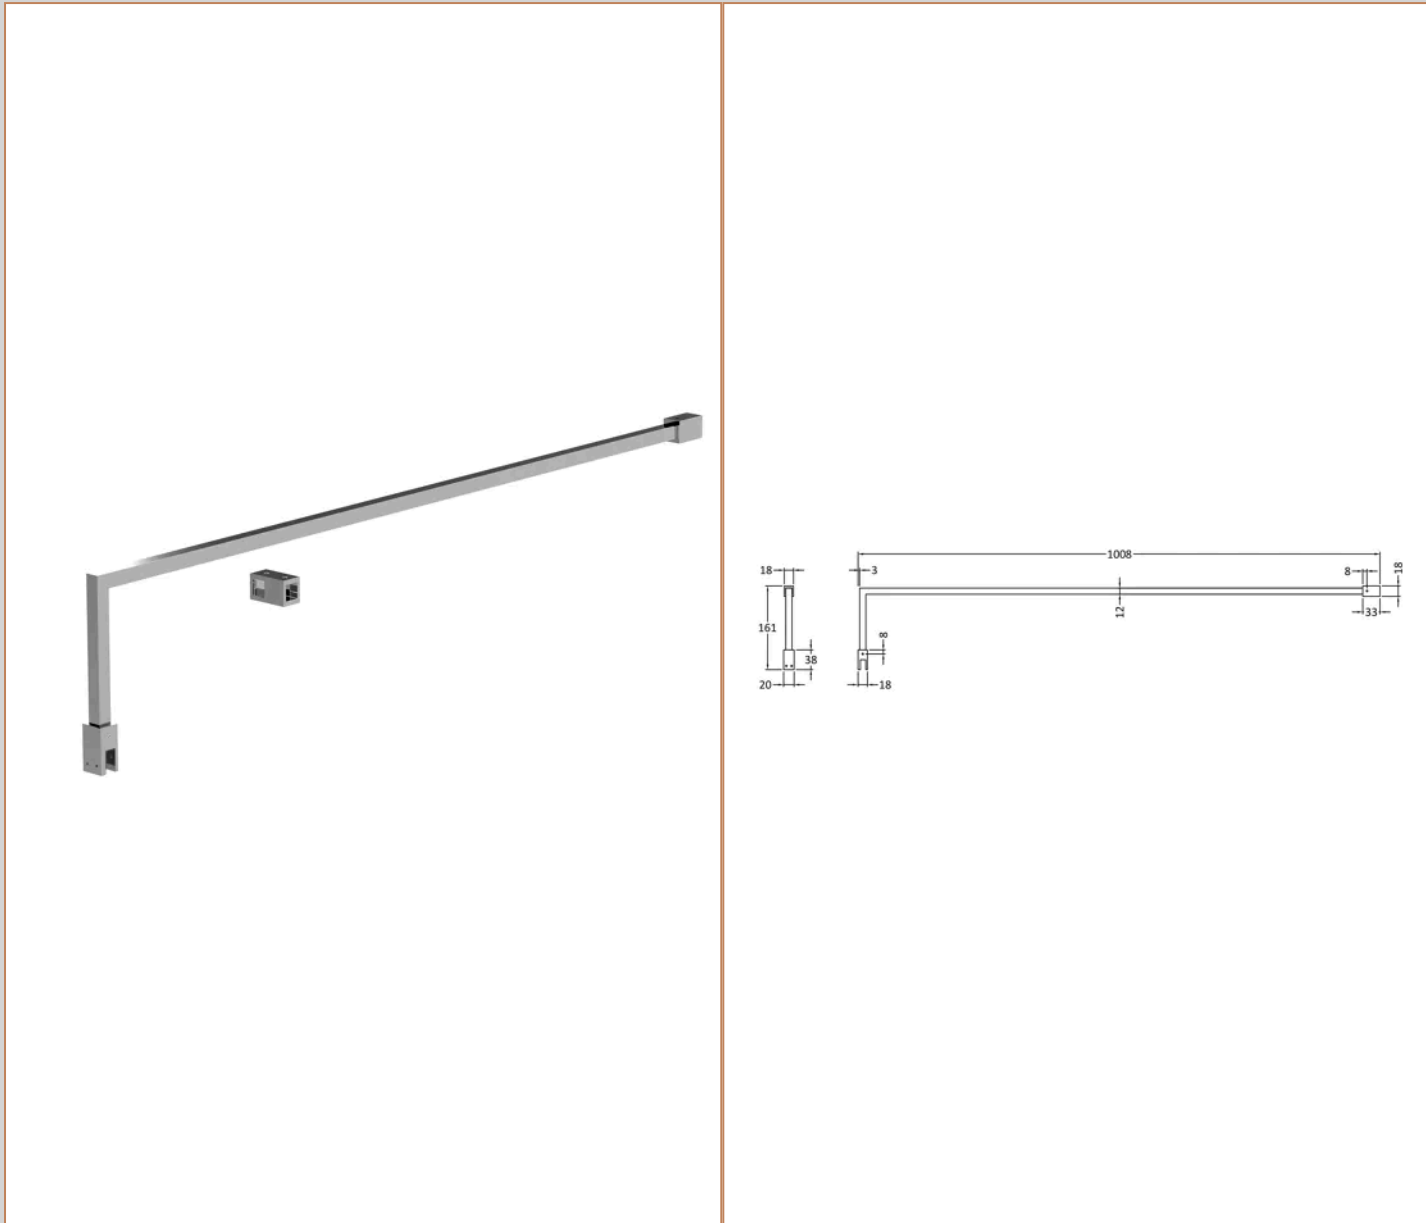

Sales Code: NWAF14

Barcode: 5056883734438

Brand: nuie

Description: nuie 1400mm Chrome Wetroom Panel

Product Dimensions

Product	1950 x 1398 x 14mm (H x W x D)
Nett Weight	0 kg
Packaged Weight	0 kg

Product Details

Country of Origin	China
Product Material	Aluminium
Colour/Finish	Chrome
Style	Contemporary
Easy Clean	Yes
Ce Certified	Yes
Declaration Of Performance	Yes
Easy Fit	No
Enclosure Design	Frameless
Frame Finish	Chrome
Glass Thickness	8 mm
Handles Included	No
Ukca Certified	Yes

Sales Code: FIX023

Barcode: 5056211800002

Brand: nuie

Description: Chrome Wetroom Screen Support Arm

Product Dimensions

Product	150 x 15 x 1000mm (H x W x D)
Packaged	35 x 160 x 1020mm (H x W x D)
Nett Weight	0.67 kg
Packaged Weight	0.7 kg

Product Details

Country of Origin	China
Product Material	Stainless Steel
Colour/Finish	Chrome
Style	Contemporary

Sales Code: WRSB1400G

Barcode: 5056462620787

Brand: OEM

Description: Missing title

Product Dimensions