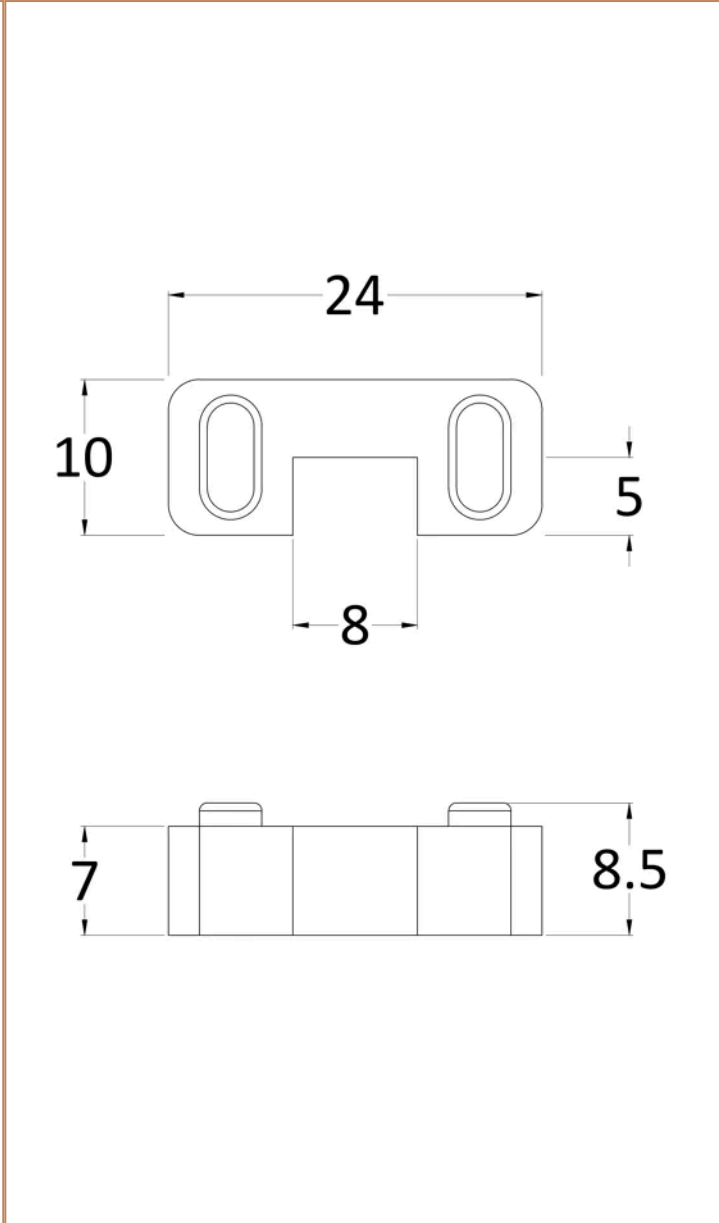

Sales Code: FIX023

Barcode: 5056211800002

Brand: nuie

Description: Chrome Wetroom Screen Support Arm

Product Dimensions

Product	150 x 15 x 1000mm (H x W x D)
Packaged	35 x 160 x 1020mm (H x W x D)
Nett Weight	0.67 kg
Packaged Weight	0.7 kg

Product	1950 x 1400 x 8mm (H x W x D)
Packaged	2070 x 1450 x 60mm (H x W x D)
Nett Weight	62.7 kg
Packaged Weight	62.7 kg

Product Details

Country of Origin	China
Easy Clean	No
Ce Certified	Yes
Easy Fit	No
Enclosure Design	Frameless
Glass Thickness	8 mm

Sales Code: WRSF003

Barcode: 5055275896228

Brand: Hudson Reed

Description: Polished Chrome Wetroom Screen Horseshoe Support

Product Dimensions

Product	10 x 24 x 9mm (H x W x D)
Packaged	45 x 30 x 44mm (H x W x D)
Nett Weight	0.16 kg
Packaged Weight	0.16 kg