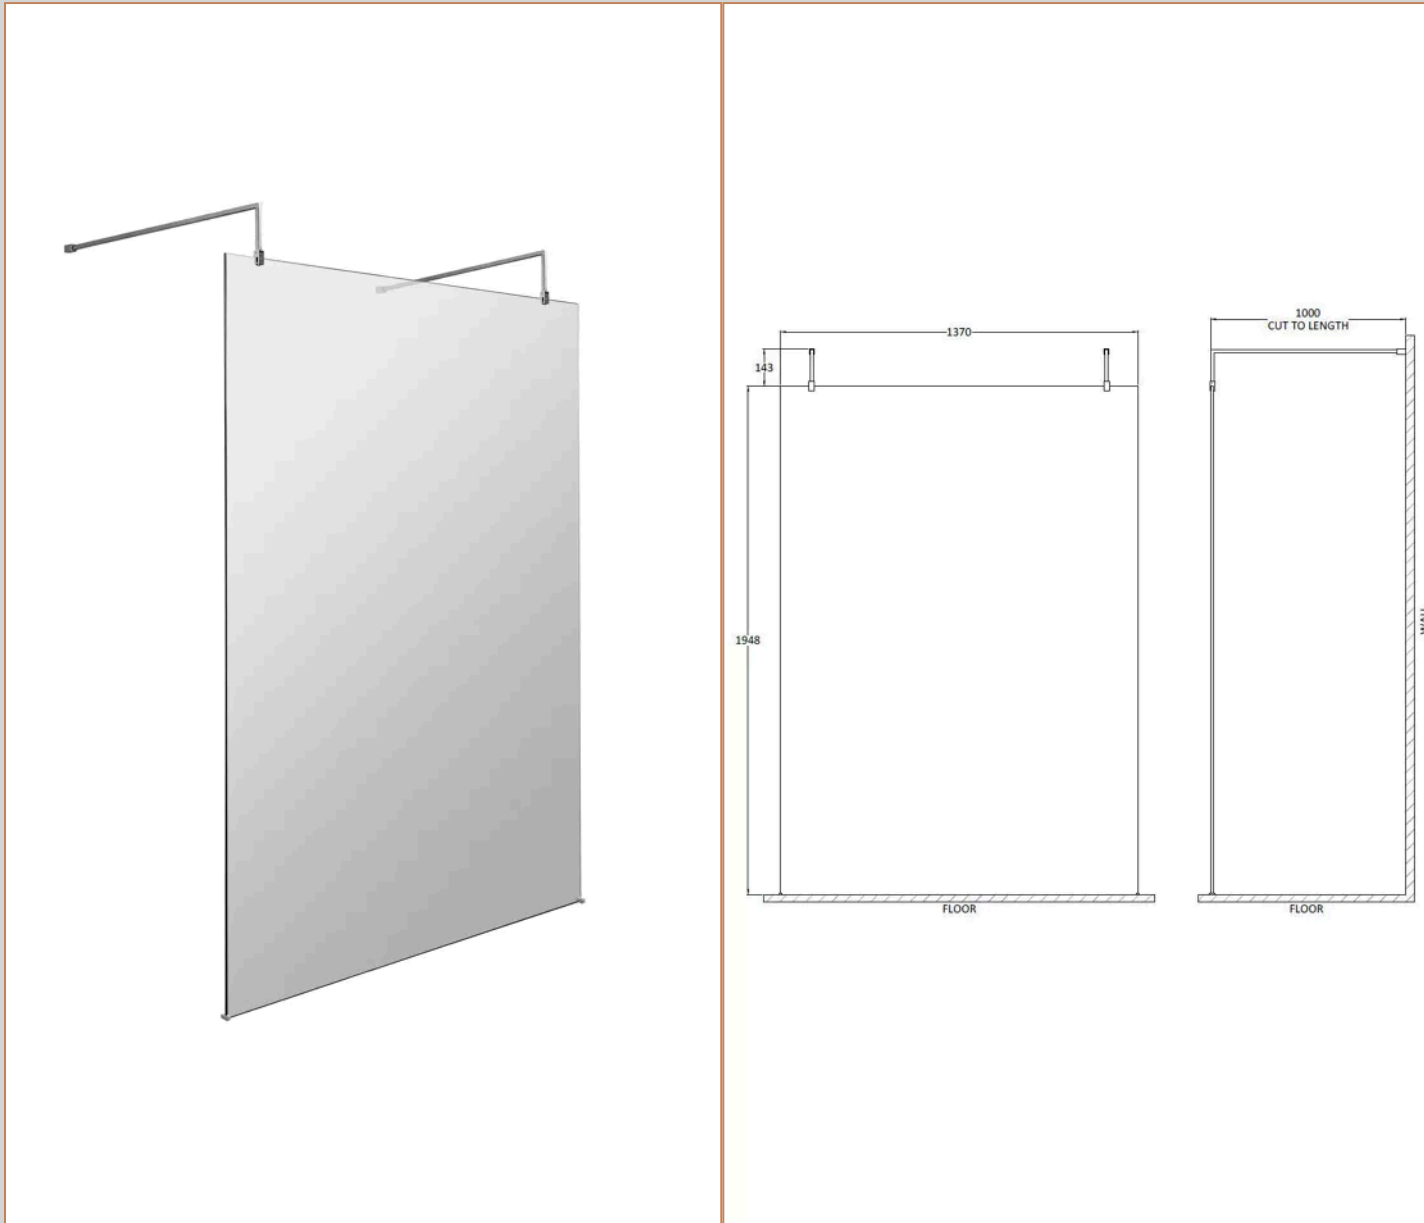

Sales Code: NWAF14

Barcode: 5056883734438

Brand: nuie

Description: nuie 1400mm Chrome Wetroom Panel

Product Dimensions

Product	1950 x 1398 x 14mm (H x W x D)
Nett Weight	0 kg
Packaged Weight	0 kg

Product Details

Country of Origin	China
Product Material	Aluminium
Colour/Finish	Chrome
Style	Contemporary
Easy Clean	Yes
Ce Certified	Yes
Declaration Of Performance	Yes
Easy Fit	No
Enclosure Design	Frameless
Frame Finish	Chrome
Glass Thickness	8 mm
Handles Included	No
Ukca Certified	Yes

Sales Code: FIX023

Barcode: 5056211800002

Brand: nuie

Description: Chrome Wetroom Screen Support Arm

Product Dimensions

Product	150 x 15 x 1000mm (H x W x D)
Packaged	35 x 160 x 1020mm (H x W x D)
Nett Weight	0.67 kg
Packaged Weight	0.7 kg

Product	1950 x 1400 x 8mm (H x W x D)
Packaged	2070 x 1450 x 60mm (H x W x D)
Nett Weight	62.7 kg
Packaged Weight	62.7 kg

Product Details

Country of Origin	China
Easy Clean	No
Ce Certified	Yes
Easy Fit	No
Enclosure Design	Frameless
Glass Thickness	8 mm