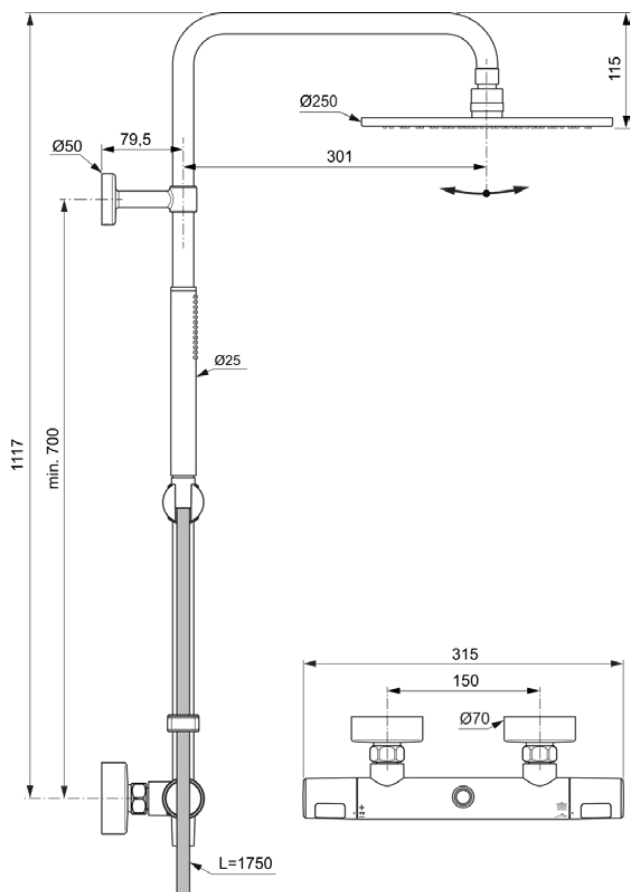

CERATHERM T25+

A8531AA

Ceratherm T25+ | Exposed shower system 315x510.5x1117 mm in chrome finish, 8.0 l/min (3 bar) | Thermostatic function, Water & Energy savings, Safety stop

Image & drawing

General information

Product type:	Shower systems
Sub product type:	Exposed shower system
Brand:	Ideal Standard
Suite name:	Ceratherm T25+
Designer:	Ideal Standard
Colour:	AA - Chrome
Surface finish effect:	glossy
Height (mm):	1117
Width (mm):	315
Length / Projection (mm):	510.5
Fixing method:	S-coupling
Net weight (kg):	3.46
EAN code:	4015413361309

Included products

BE175AA:	IDEALRAIN Shower hose 1750 mm in chrome finish
B1363AA:	IDEALRAIN Hose retractor in chrome finish
A8562MY:	IDEALRAIN Overhead shower 250x250 mm in stainless steel finish, 8 l/min (3 bar)

Features

	Thermostatic function		Water & Energy savings
	Safety stop		

Downloads

- [Installation Guide](#)
- [Spare Parts List](#)

Product specifications

Adjustable spray mode:	No
Amount of escutcheon(s):	2
Amount of handles:	2
Amount of spray modes:	1
Colour code:	AA
Colour description:	chrome
Handspray height adjustable:	Yes
Handle position:	Lateral
Max. flow rate at 3 bar (l):	8.0
Max. flow rate at 3 bar (l) for all outlets:	6/8
Max. flow rate at 3 bar (l) for handspray:	6
Max. flow rate at 3 bar (l) for headshower:	8